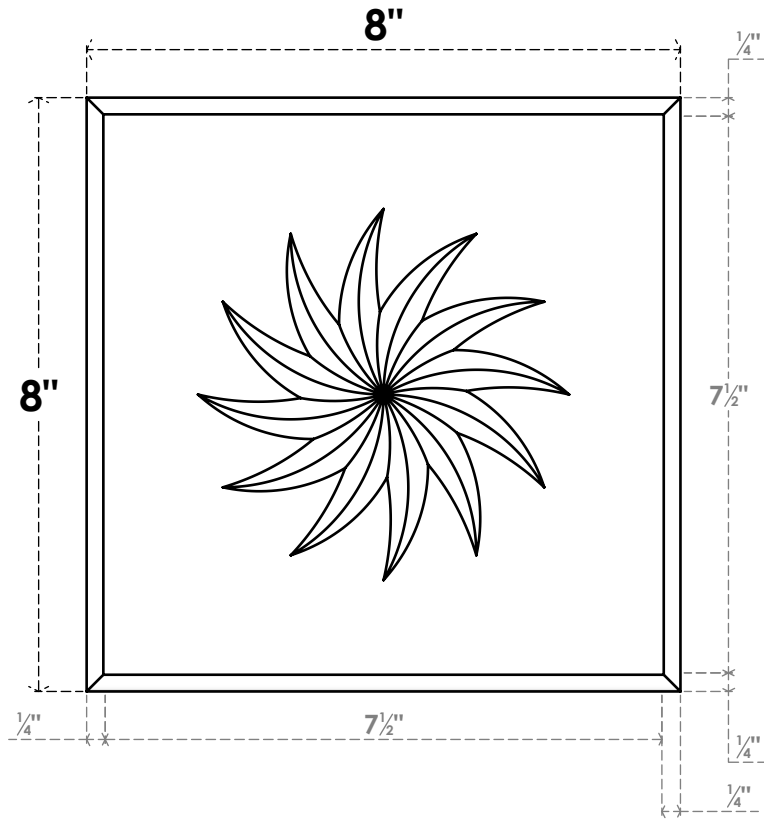

# ROSP080X080X075SDG14

8"W X 8"H X 3/4"P STANDARD SEDGWICK SPIRAL ROSETTE WITH ROUNDED EDGE, ARCHITECTURAL GRADE PVC

**FRONT**

**SIDE**

EKENA MILLWORK  
2300 WEST MAIN ST.  
CLARKSVILLE, TX 75426  
TOLL FREE: 866-607-0453  
WWW.EKENAMILLWORK.COM