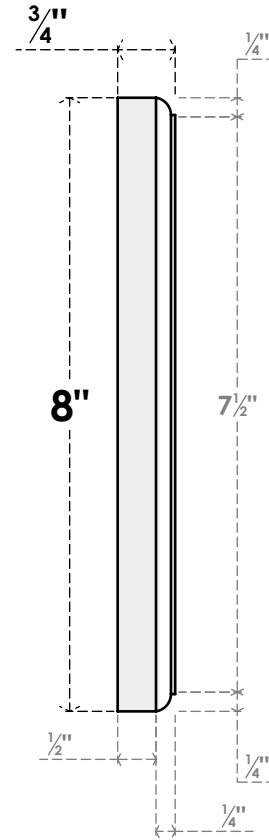

# ROSP080X080X075SDG14

8"W X 8"H X 3/4"P STANDARD SEDGWICK SPIRAL ROSETTE WITH ROUNDED EDGE, ARCHITECTURAL GRADE PVC

**FRONT**

**SIDE**

EKENA MILLWORK  
2300 WEST MAIN ST.  
CLARKSVILLE, TX 75426  
TOLL FREE: 866-607-0453  
WWW.EKENAMILLWORK.COM

**NOTES**

1. INSTALLATION TO BE COMPLETED IN ACCORDANCE WITH MANUFACTURER'S SPECIFICATIONS.
2. DRAWING MAY NOT BE TO SCALE
3. THIS DRAWING IS INTENDED FOR DESIGN AND PLANNING PURPOSES ONLY.
4. ALL INFORMATION CONTAINED HEREIN WAS CURRENT AT THE TIME OF DEVELOPMENT BUT MUST BE REVIEWED AND APPROVED BY THE PRODUCT MANUFACTURER TO BE CONSIDERED ACCURATE.
5. ARCHITECTURAL GRADE PVC PRODUCTS ARE MADE FROM EXPANDED CELLULAR PVC AND COME NATURALLY WHITE BUT MAY BE PAINTED